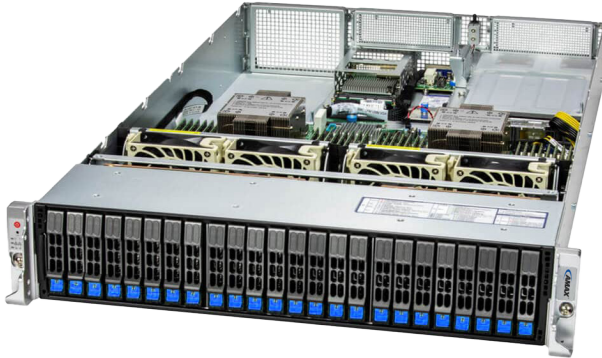

# ServMax X-22424-L

## 2U Liquid Cooled System for High Scalable Setup

### Features

- Dual 5th/4th Gen Intel® Xeon® Scalable processors
- 32 DIMM slots supporting up to 8TB of DDR5-5600 memory
- Up to 8 PCIe 5.0 x8 or 4 PCIe 5.0 x16 slots supporting 4x double-width GPU
- Up to 2 AIOM networking slots (OCP NIC 3.0 compatible)
- Up to 24x 2.5" hot-swap NVMe/SATA/SAS drive bays